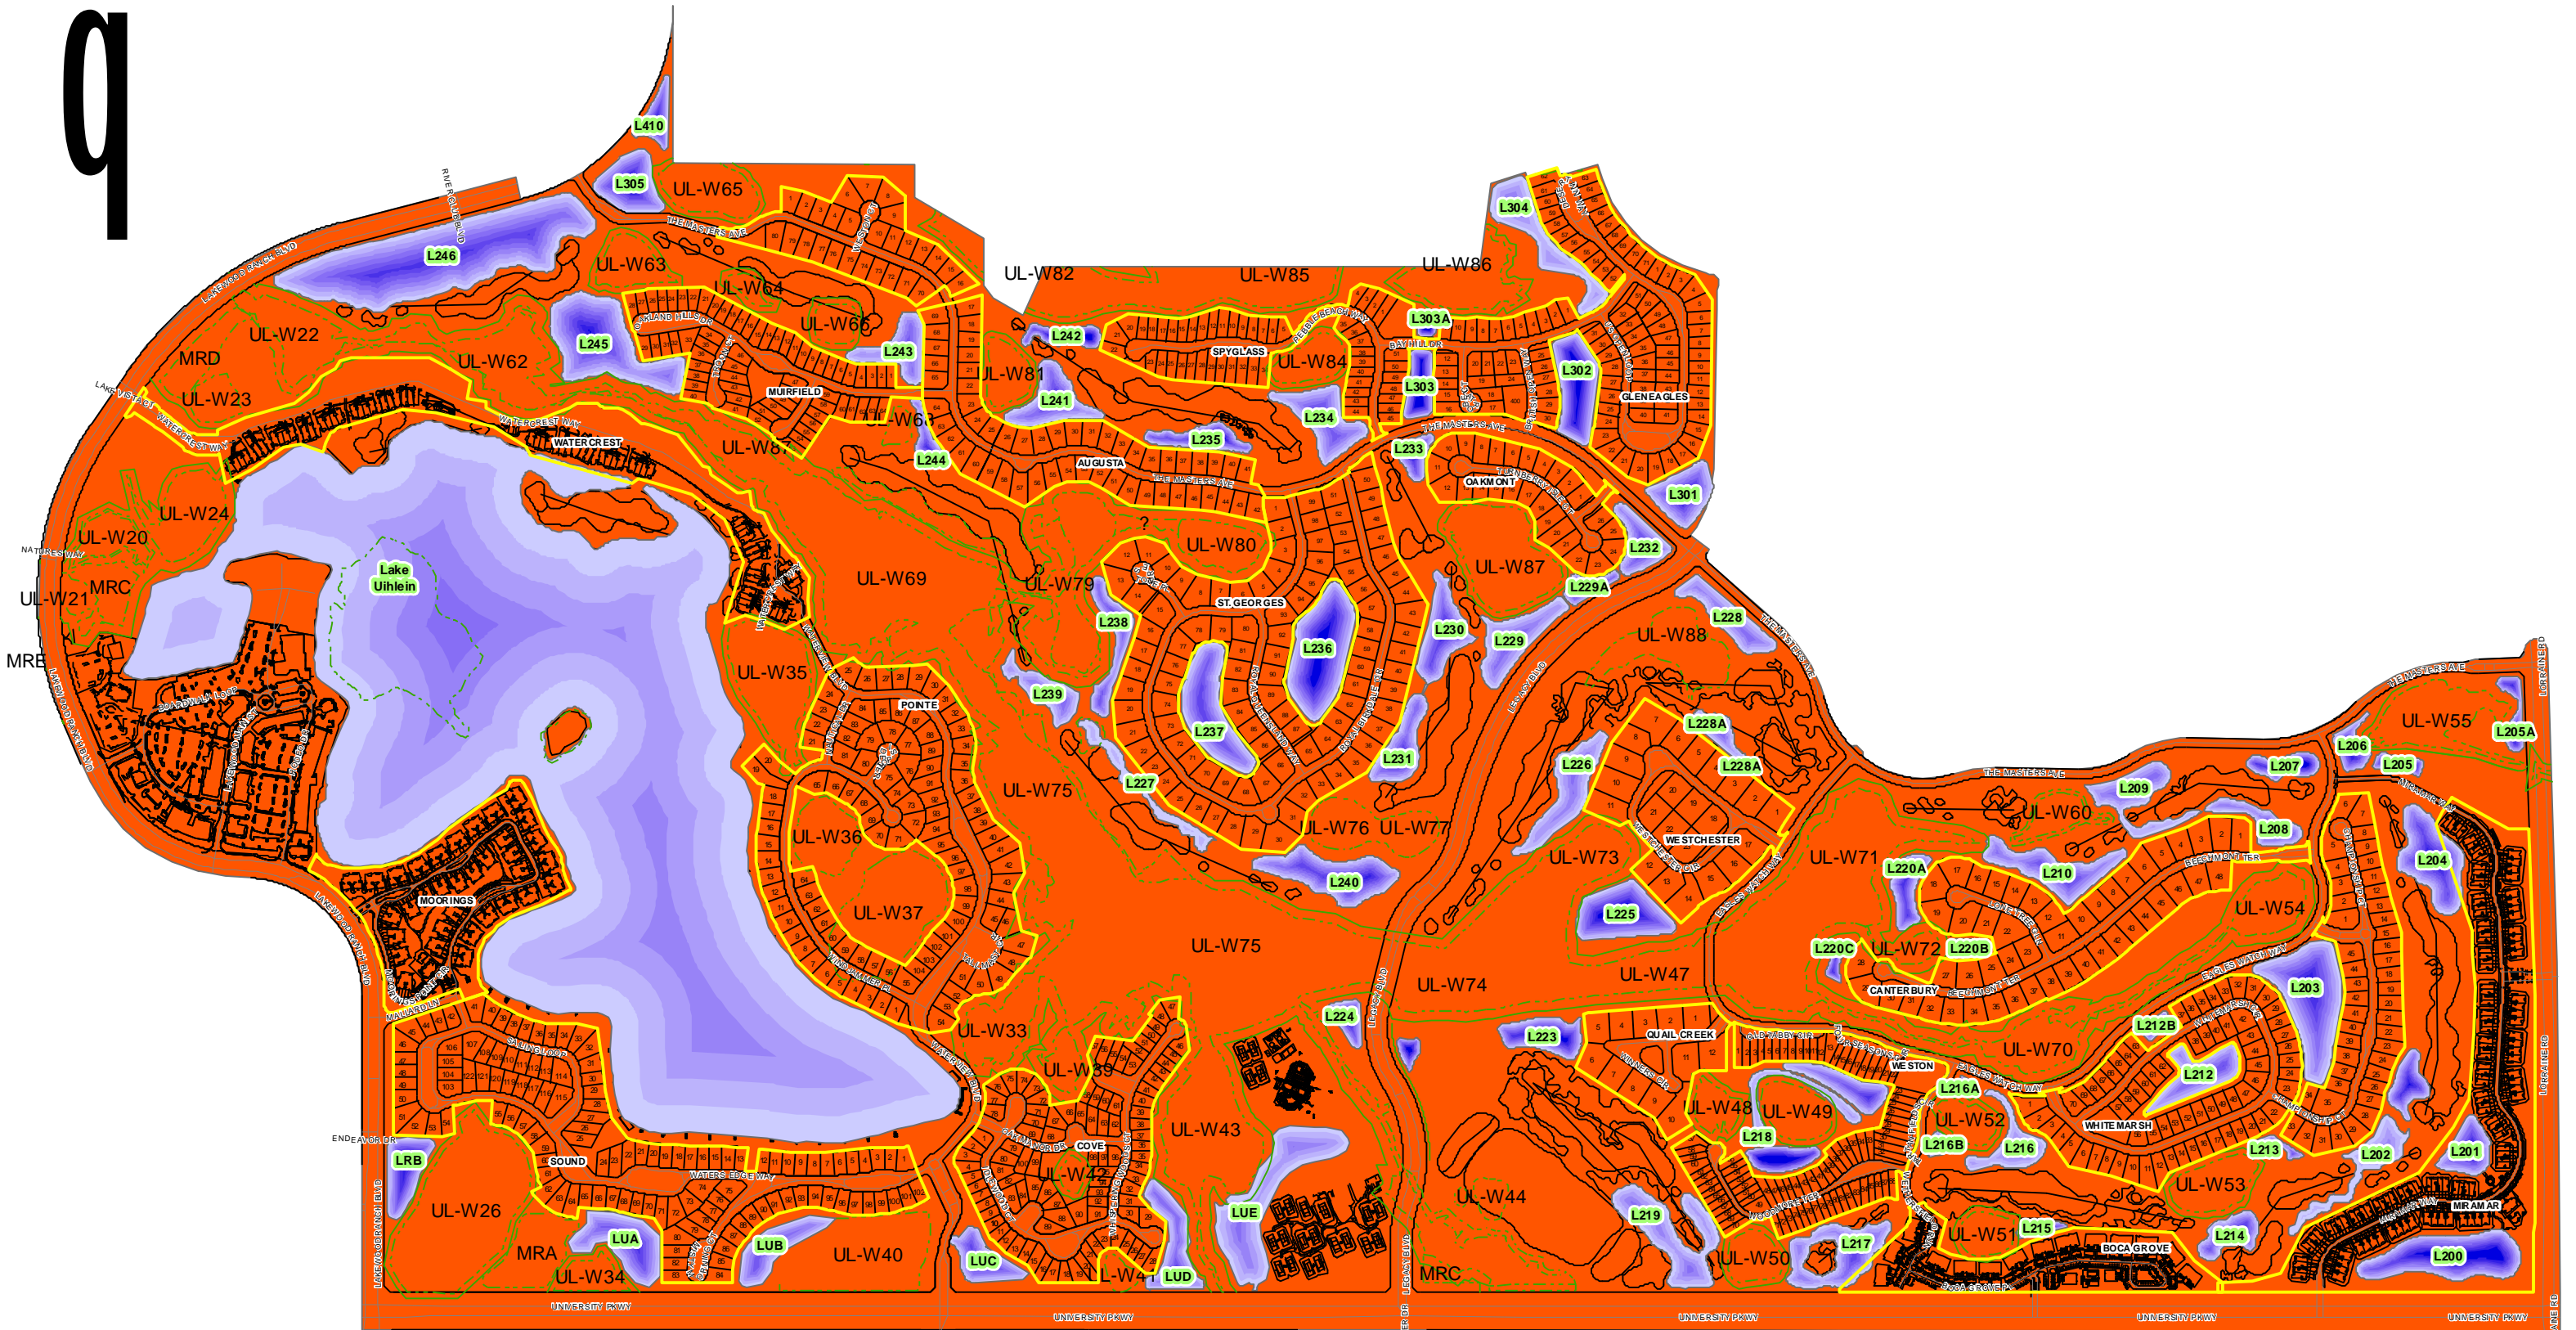

9

REVISIONS:		
No.	DATE	DESCRIPTION

DESIGNED:	LWRD
DRAWN:	CJM 1/28/09
SCALE:	1 inch = 80 feet
FILE NAME:	CCD2_LANDUSE.mxd

**CDD 2
LANDUSE**

LWR Development, LLC
 14400 Covenant Way
 Lakewood Ranch, Florida 34202
 (941) 755-6574 Fax: (941) 758-7796

SITE