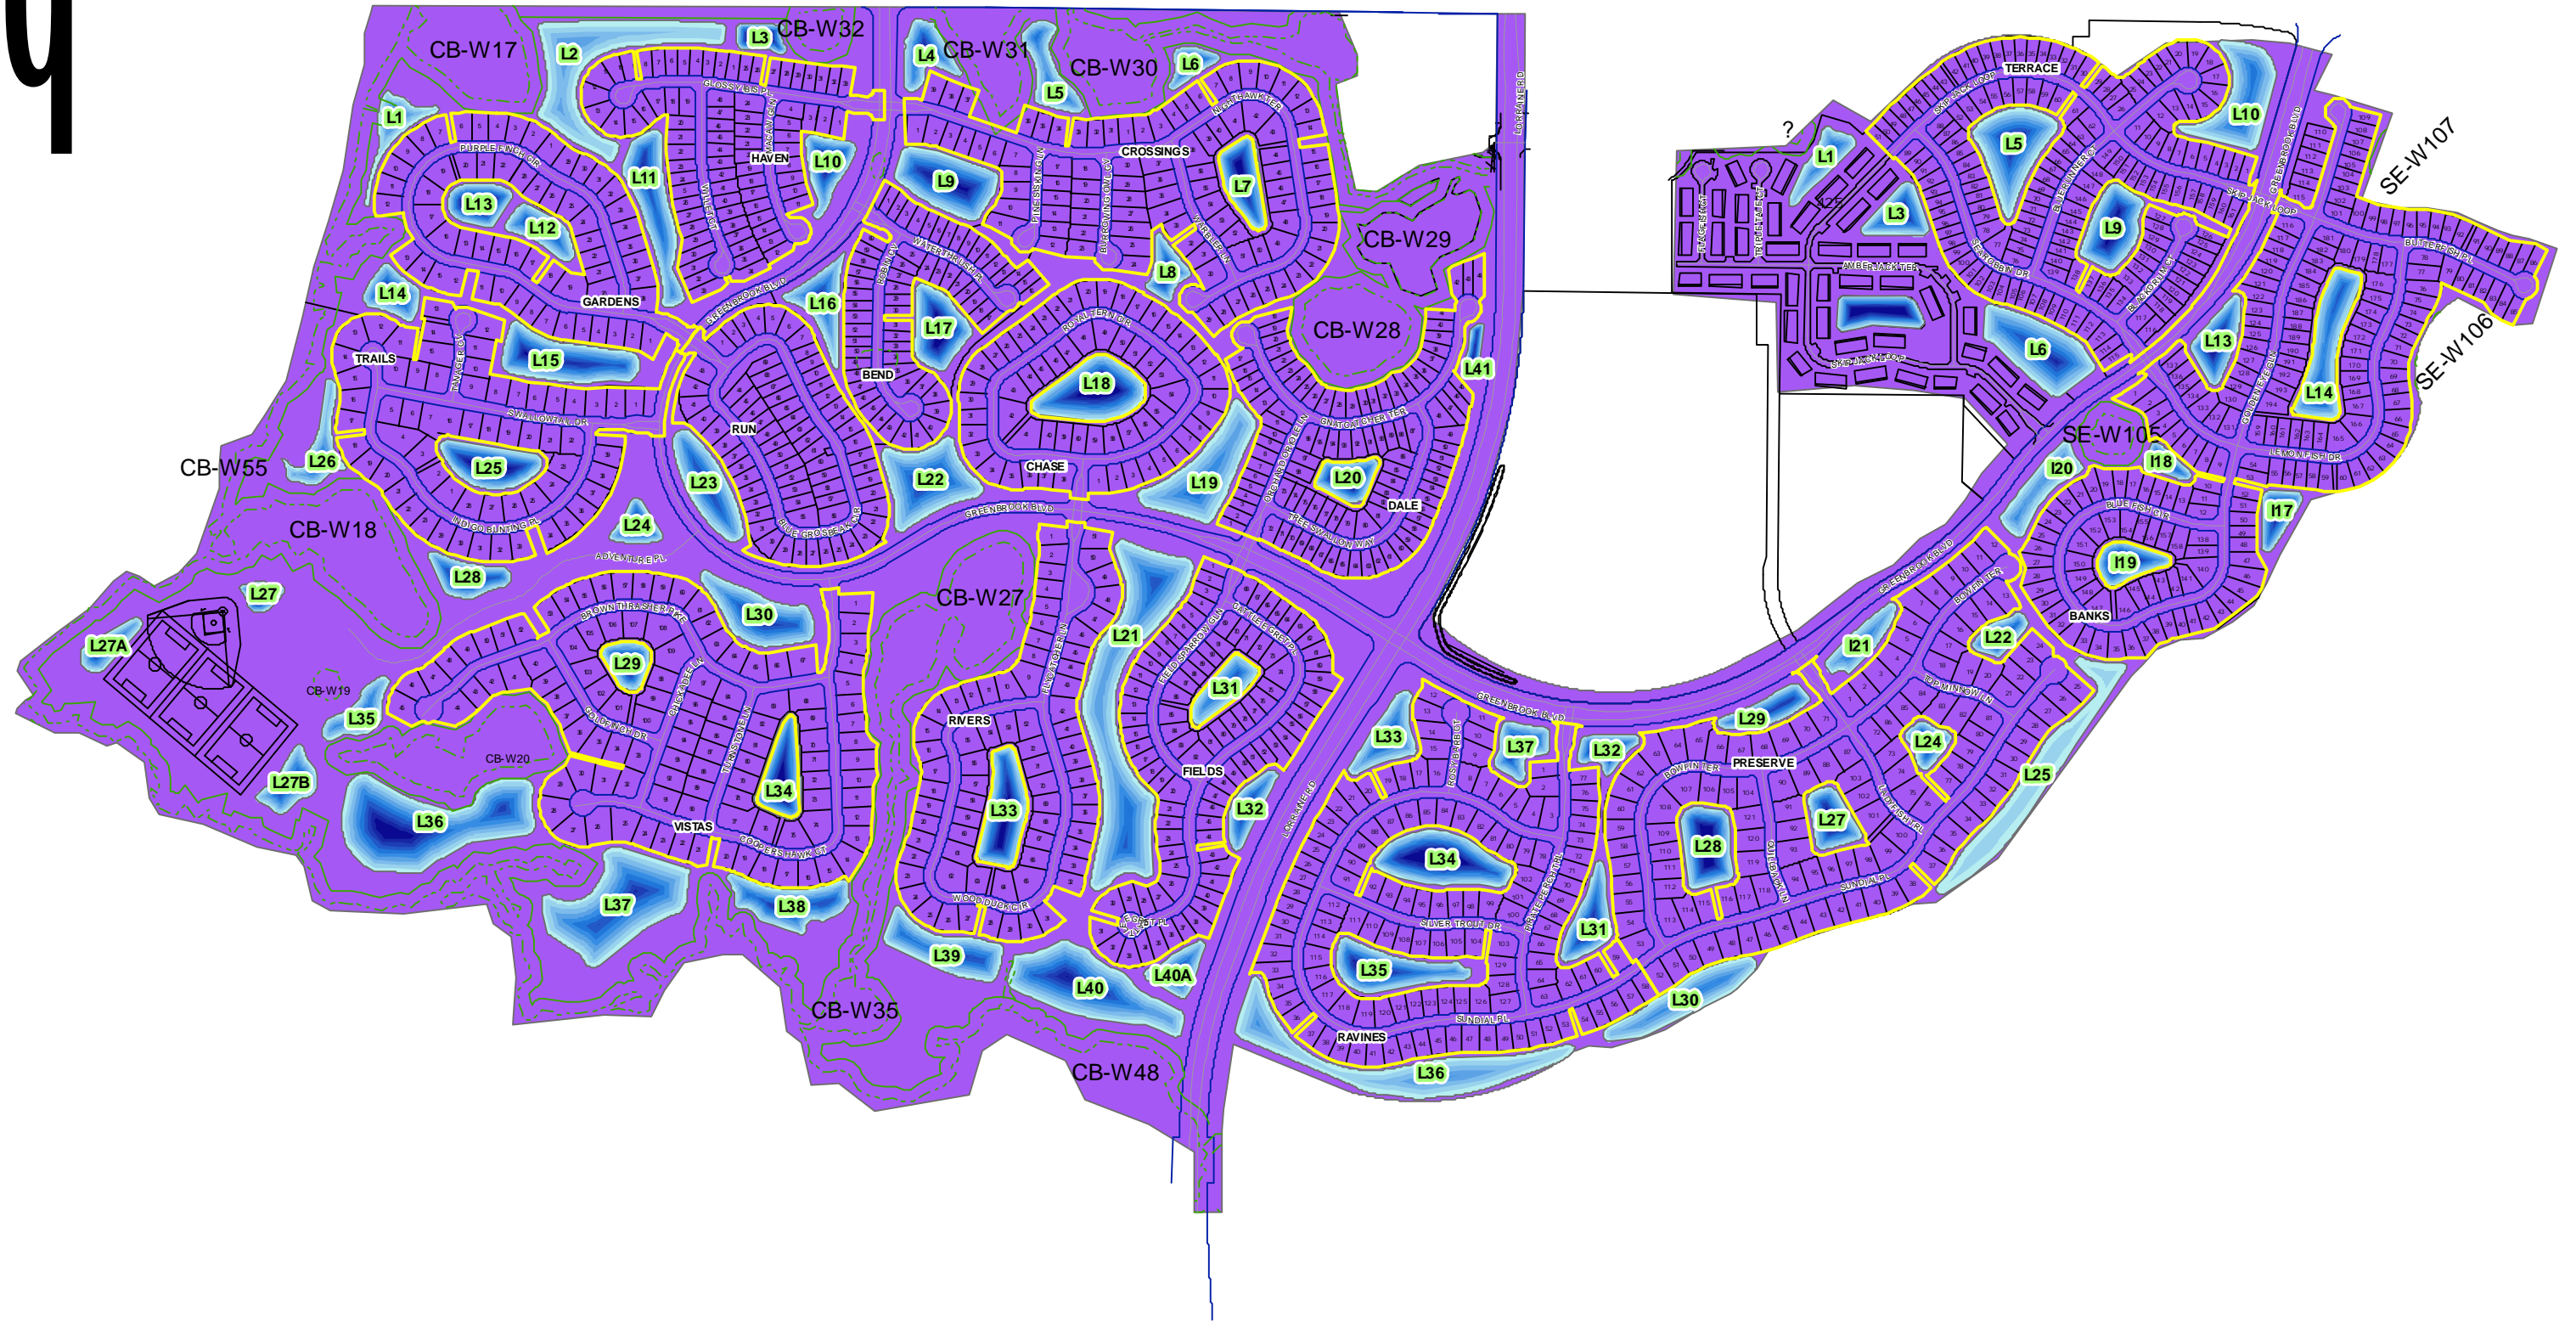

# 9

REVISIONS:		
No.	DATE	DESCRIPTION

DESIGNED:	LWRD
DRAWN:	CM
DATE:	12/8/09
SCALE:	1 inch = 700 feet
FILE NAME:	LWR_BLDV_44TH.mxd

### CDD 4 LANDUSE

LWR Development, LLC  
 14400 Covenant Way  
 Lakewood Ranch, Florida 34202  
 (941) 755-6574 Fax: (941) 758-7796

**SITE**